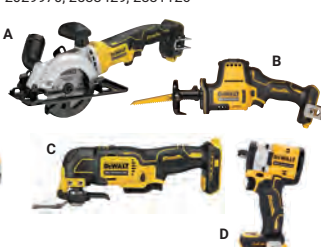

Select DEWALT® 20V MAX Power Tools (tool only)**

- A. ATOMIC™ Compact Circular Saw, 2002215
- B. ATOMIC™ One-Handed Reciprocating Saw, 2005818
- C. ATOMIC™ Oscillating Multi-Tool, 2538395
- D. ATOMIC™ Brushless Compact Impact Wrench, 2002079

NOT SHOWN: 2029970, 2538429, 2881126